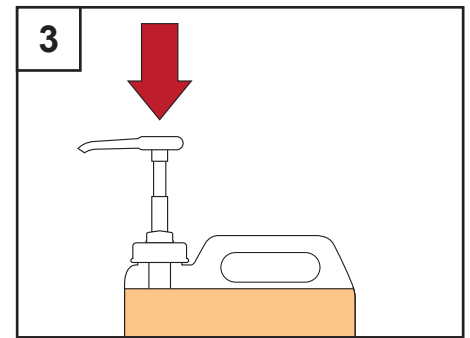

Forecourt Cleaner

USER GUIDE

Remove screw cap from 5 litre bottle.

Feed the swan neck pump through the top of the bottle and screw in firmly.

Push down on the pump to dose the required amount (shown below).

DIRECTIONS FOR USE

FLASK

Heavy Duty

2

Pumps

1 Dilute product using the appropriate dosage.

2 Spray directly onto surface, or apply using a clean cloth or mop.

3 Agitate with a deck scrubber where necessary.