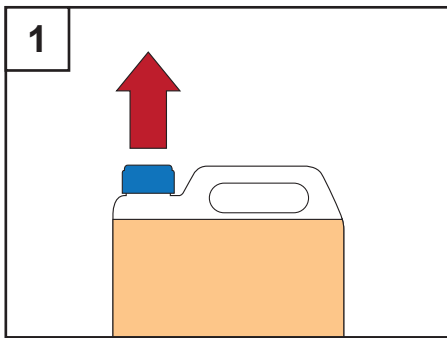

Forecourt Cleaner

USER GUIDE

Remove screw cap from 5 litre bottle.

Feed the swan neck pump through the top of the bottle and screw in firmly.

Push down on the pump to dose the required amount (shown below).

DIRECTIONS FOR USE

FLASK

Heavy Duty

2

Pumps

1 Dilute product using the appropriate dosage.

2 Spray directly onto surface, or apply using a clean cloth or mop.

3 Agitate with a deck scrubber where necessary.