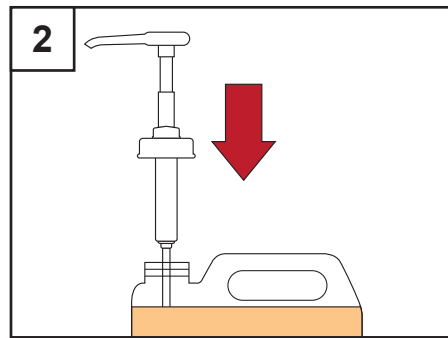

Forecourt Cleaner

USER GUIDE

Remove screw cap from 5 litre bottle.

Feed the swan neck pump through the top of the bottle and screw in firmly.

Push down on the pump to dose the required amount (shown below).

DIRECTIONS FOR USE

FLASK

Heavy Duty

2

Pumps

1 Dilute product using the appropriate dosage.

2 Spray directly onto surface, or apply using a clean cloth or mop.

3 Agitate with a deck scrubber where necessary.